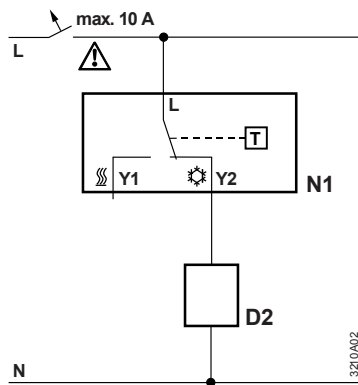

el Οδηγίες Εγκατάστασης
sk Návod na montáž
cs Montážní list
pl Instrukcja montażu
hu Telepítési leírás

RAA...

Dimensions in mm

RAA11 / RAA21

RAA11 / RAA21 - Heating mode

RAA11 / RAA21 - Cooling mode

- D1 Zone valve or thermal valve for heating
- D2 Zone valve or thermal valve for cooling
- L Switching voltage
AC 24...250V
- N1 Room thermostat
- Y1 Control output
"Heating", AC 24...250V
- Y2 Control output
"Cooling", AC 24...250V
- N Neutral
- T Thermostat element
(gas-filled diaphragm)

RAA31

RAA31 - Heating mode

RAA31 - Cooling mode

- D1 Zone valve or thermal valve for heating
- D2 Zone valve or thermal valve for cooling
- L Switching voltage
AC 24...250V
- N1 Room thermostat
- S ON/OFF switch
- Y1 Control output
"Heating", AC 24...250V
- Y2 Control output
"Cooling", AC 24...250V
- N Neutral
- T Thermostat element
(gas-filled diaphragm)

RAA41

- D1 Zone valve or thermal valve for heating
- L Switching voltage
AC 24...250V
- N1 Room thermostat
- S Selector for Heating / OFF / Cooling
- Y Control output
"Heating", AC 24...250V
- T Thermostat element
(gas-filled diaphragm)