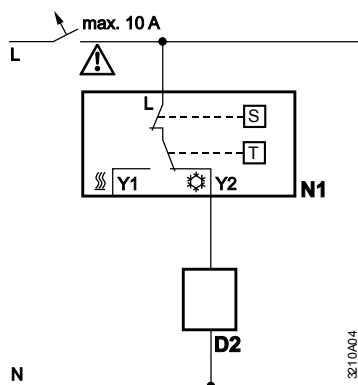

el Οδηγίες Εγκατάστασης
sk Návod na montáž
cs Montážní list
pl Instrukcja montażu
hu Telepítési leírás

RAA...

Dimensions in mm

RAA11 / RAA21

RAA11 / RAA21 - Heating mode

RAA11 / RAA21 - Cooling mode

- D1 Zone valve or thermal valve for heating
- D2 Zone valve or thermal valve for cooling
- L Switching voltage
AC 24...250V
- N1 Room thermostat
- Y1 Control output
"Heating", AC 24...250V
- Y2 Control output
"Cooling", AC 24...250V
- N Neutral
- T Thermostat element
(gas-filled diaphragm)

RAA31

RAA31 - Heating mode

RAA31 - Cooling mode

- D1 Zone valve or thermal valve for heating
- D2 Zone valve or thermal valve for cooling
- L Switching voltage
AC 24...250V
- N1 Room thermostat
- S ON/OFF switch
- Y1 Control output
"Heating", AC 24...250V
- Y2 Control output
"Cooling", AC 24...250V
- N Neutral
- T Thermostat element
(gas-filled diaphragm)

RAA41

- D1 Zone valve or thermal valve for heating
- L Switching voltage
AC 24...250V
- N1 Room thermostat
- S Selector for Heating / OFF / Cooling
- Y Control output
"Heating", AC 24...250V
- T Thermostat element
(gas-filled diaphragm)